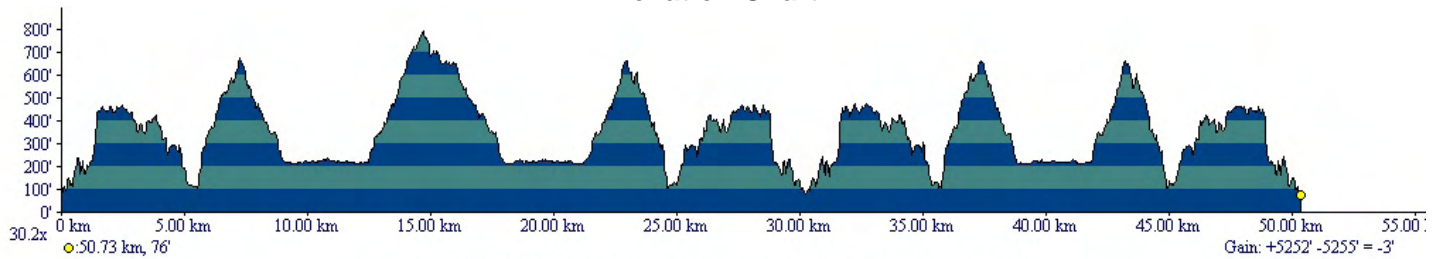

Santa Cruz Mountains 50K
Santa Cruz, CA

July 30, 2006

Bill Schwartz

7:54

... with the accent on MOUNTAINS!

Elevation Chart

Profile created with TOPO!® ©2003 National Geographic (www.nationalgeographic.com/topo)